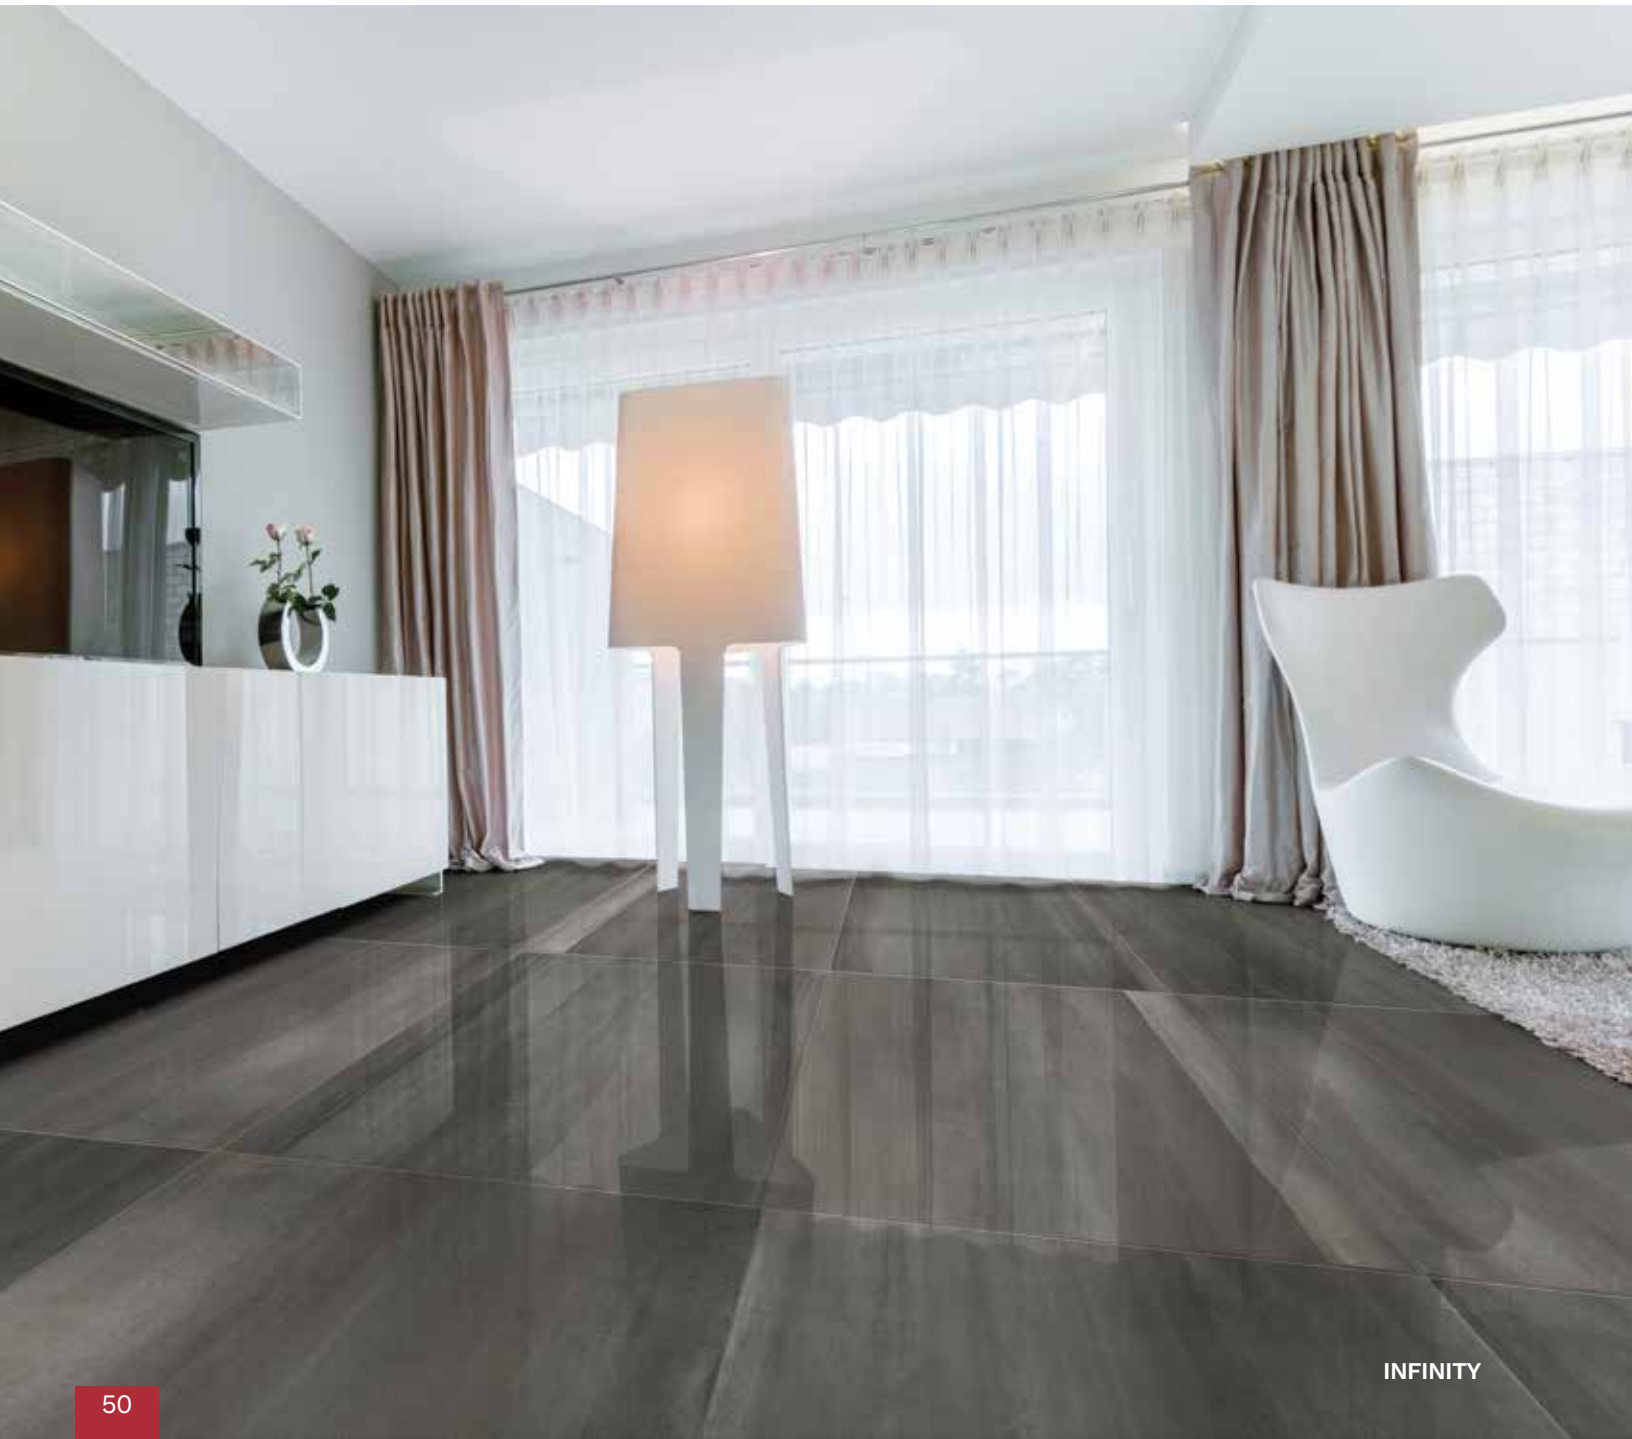

Multicolor

CHICAGO MULTICOLOR

60 X 120 cm

DESERT

Sand

Grey

DESERT GREY

INFINITY